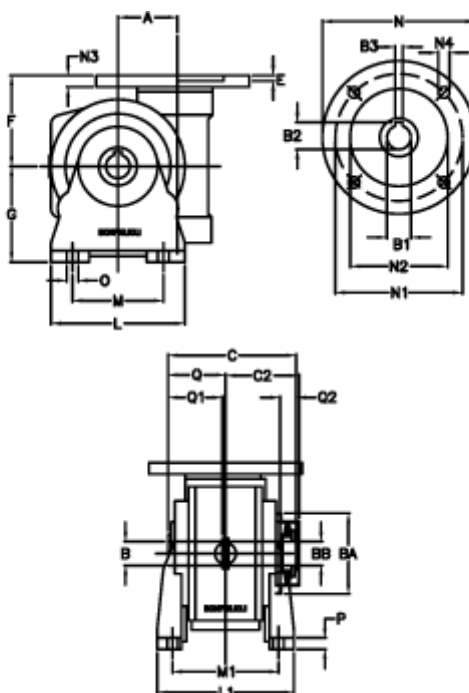

Article number: 390204904532316
 Description: Worm Gear with Torque Limiter
 VF 49-L1-V-45 P63B14

Measures

a = 49.50	C2 = 63,5	M1 = 98.5	Q = 51.0
B = 25	Description = VF 49V-xx-63B14	N = 90	Q1 = 41
B1 E7 = 11	E = 3.0	N1 = 75	Q2 = 15
B2 = 12.8	F = 70	N2 = 60	
B3 H9 = 4	g = 82	N3 = 7.0	
BA = 63	L = 110	N4 = 6	
BB H7 = 14	L1 = 124.0	O = 8.5	
C = 105	m = 63	P = 12	